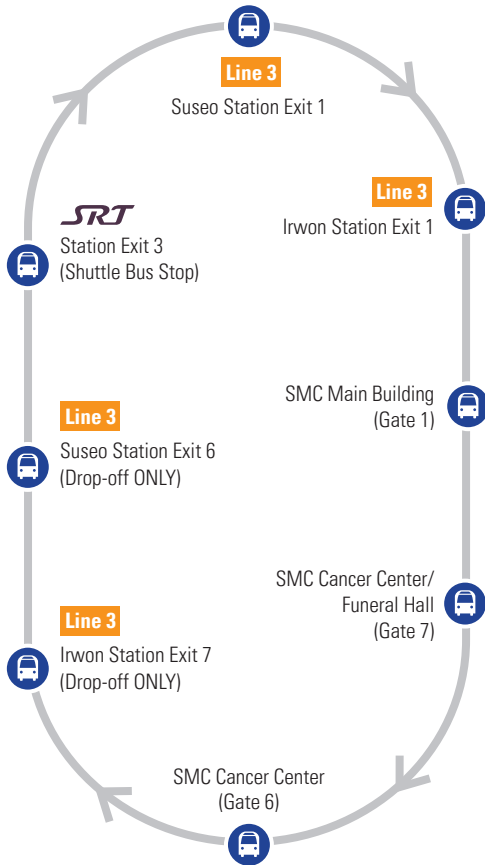

## SMC Local Shuttle Bus

SMC Local shuttle bus runs from SRT station, Line 3 Suseo station & Irwon station to SMC main building and cancer center

Weekdays : 07:30~18:00 (every 8 minutes)  
 Saturdays : 07:30~12:30 (every 15 minutes)  
 Does not operate on Sundays/Korean national holidays  
 \* Based on departure time of SRT

# How to get to SMC (Camp Humphreys/Osan Air Base)

### Osan Air Base

Route	Departure	Arrival	Location
Osan Air Base → SMC	8:00	9:30	Main Gate (7-Eleven)
SMC → Osan Air Base	13:20	14:50	SMC Gate1

**SAMSUNG MEDICAL CENTER**

### Osan Air Base